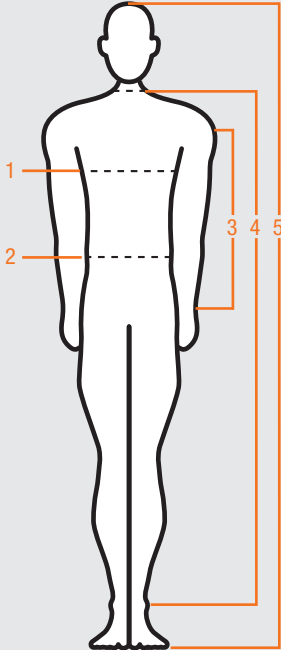

Bodysizes for Suits